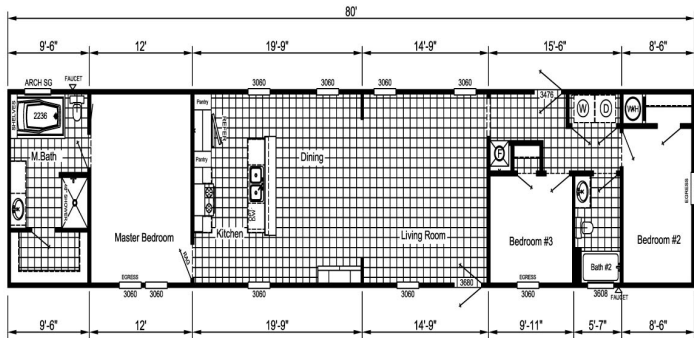

# Beamed Singlewide

## Product Summary

16 x 84 1,120 Sq.Ft.  
3 Bedroom 2 Bath

ES1684-255  
Find Me The Perfect Home!