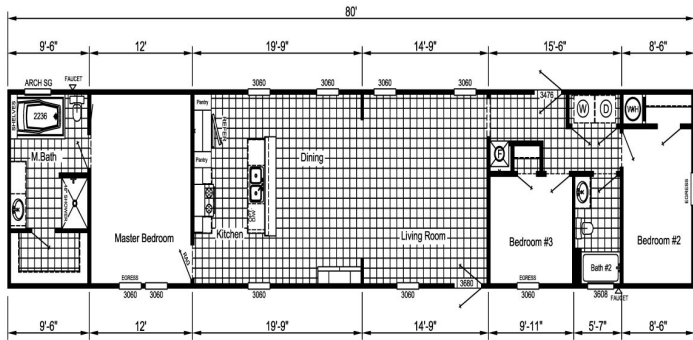

# Beamed Singlewide

**SKU:** ES1684-255

**Product Categories:** [Featured](#), [Sunshine Home](#)

**Product Page:** <http://lifewayhomes.net/product/beamed-singlewide/>

## Product Summary

16 x 84 1,120 Sq.Ft.  
3 Bedroom 2 Bath

ES1684-255

Find Me The Perfect Home!