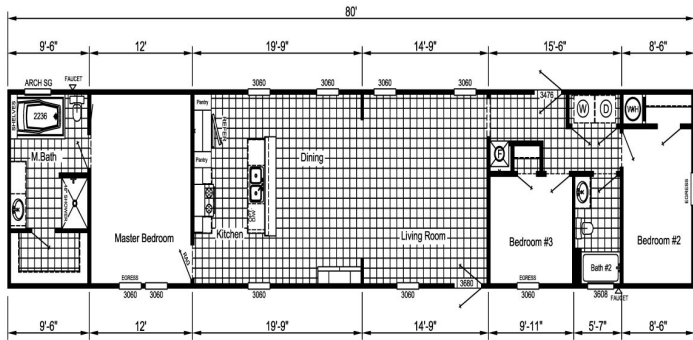

Product Summary

16 x 84 1,120 Sq.Ft.
3 Bedroom 2 Bath

ES1684-255

Find Me The Perfect Home!

Product Description

Product Gallery