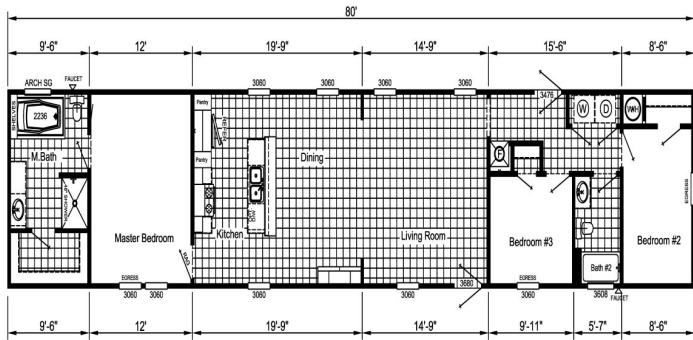

Beamed Singlewide

SKU: ES1684-255

Product Categories: [Featured](#), [Sunshine Home](#)

Product Page: <http://lifewayhomes.net/product/beamed-singlewide/>

Product Summary

16 x 84 1,120 Sq.Ft.
3 Bedroom 2 Bath