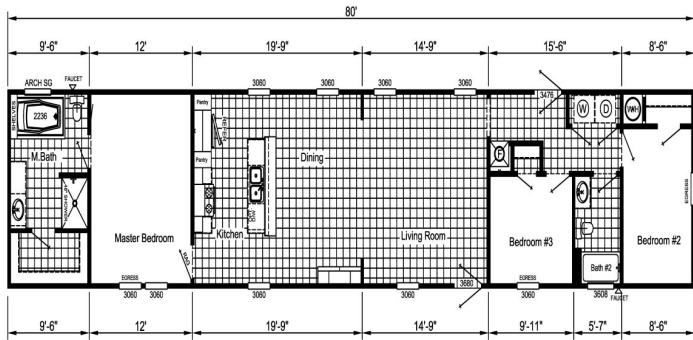

# Beamed Singlewide

**SKU:** ES1684-255

**Product Categories:** [Featured](#)

**Product Page:** <http://lifewayhomes.net/product/beamed-singlewide/>

## Product Summary

16 x 84 1,120 Sq.Ft.  
3 Bedroom 2 Bath

ES1684-255

Find Me The Perfect Home!