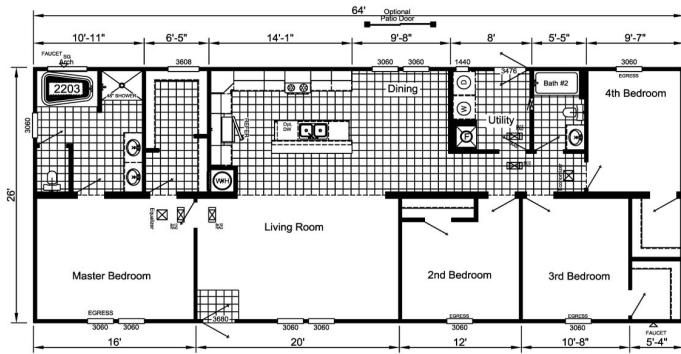

Big Ben

Product Summary

28 x 68 1,664 Sq.Ft.
4 Bedroom 2 Bath

ES2868-275
Find Me The Perfect Home!

Product Description

Product Gallery