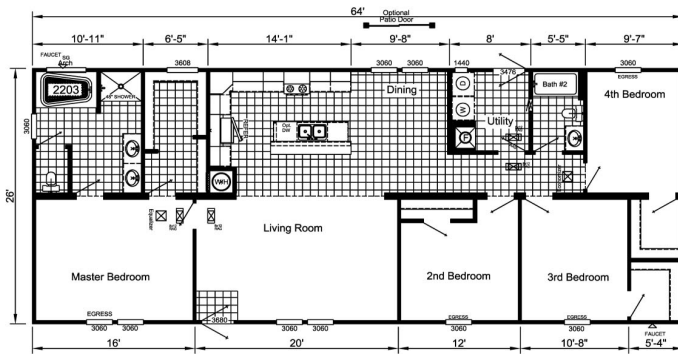

# Big Ben

SKU: ES2868-275

Product Categories: [Featured](#)

Product Page: <http://lifewayhomes.net/product/big-ben/>

## Product Summary

28 x 68 1,664 Sq.Ft.  
4 Bedroom 2 Bath

ES2868-275

Find Me The Perfect Home!