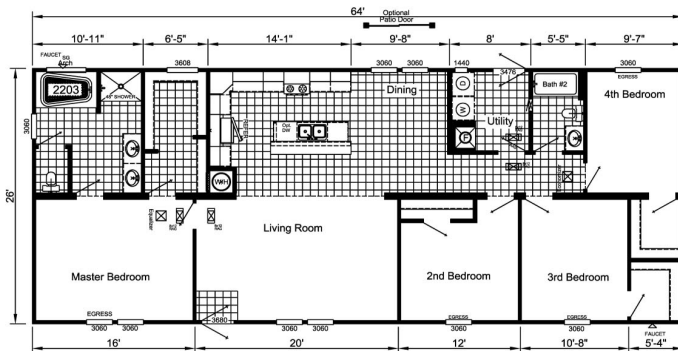

Big Ben

SKU: ES2868-275

Product Categories: [Featured](#)

Product Page: <http://lifewayhomes.net/product/big-ben/>

Product Summary

28 x 68 1,664 Sq.Ft.
4 Bedroom 2 Bath

ES2868-275

Find Me The Perfect Home!