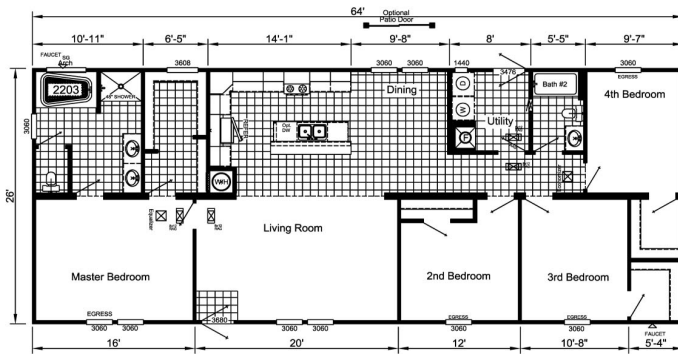

Product Summary

28 x 68 1,664 Sq.Ft.
4 Bedroom 2 Bath

ES2868-275

Find Me The Perfect Home!

Product Description

Product Gallery