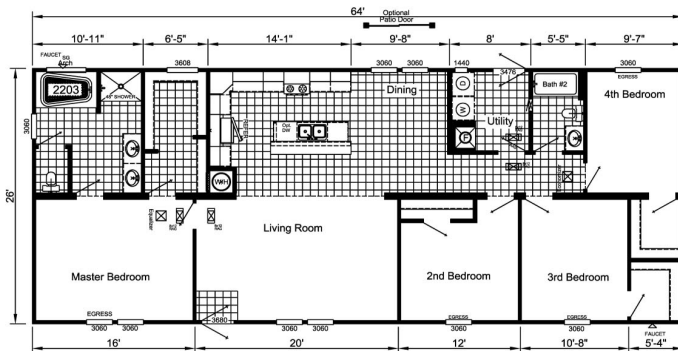

Big Ben

SKU: ES2868-275

Product Categories: [Featured](#), [Sunshine Home](#)

Product Page: <http://lifewayhomes.net/product/big-ben/>

Product Summary

28 x 68 1,664 Sq.Ft.
4 Bedroom 2 Bath

ES2868-275

Find Me The Perfect Home!