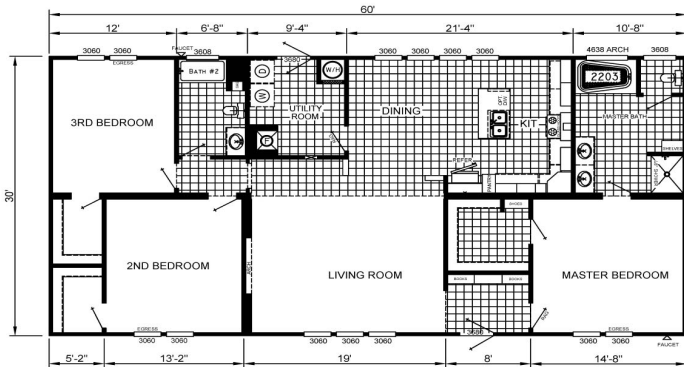

# Grand Entrance

# Product Summary

32 x 64 1,800 Sq.Ft.  
3 Bedroom 2 Bath

SHI3264-242

Find Me The Perfect Home!