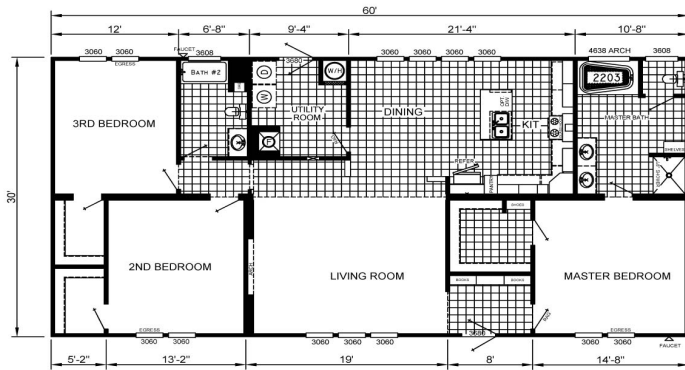

Product Summary

32 x 64 1,800 Sq.Ft.
3 Bedroom 2 Bath

SHI3264-242

Find Me The Perfect Home!

Product Description

Product Gallery