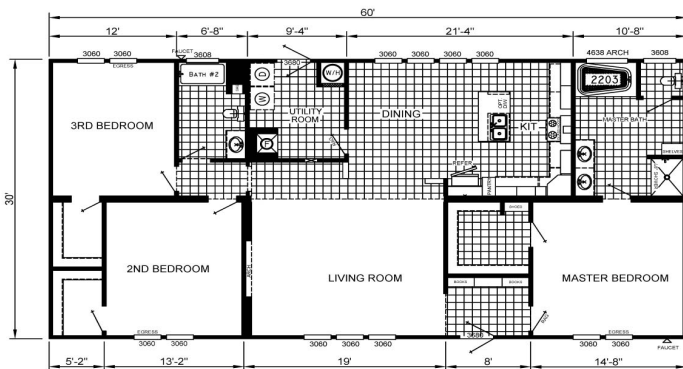

Grand Entrance

Product Summary

32 x 64 1,800 Sq.Ft.
3 Bedroom 2 Bath

SHI3264-242

Find Me The Perfect Home!

Product Description

Stay up to date on our homes, flash sales, shows, and go like us on [Face Book here](#).
View how to find us [here](#). Stop by the lot to see our homes for free.