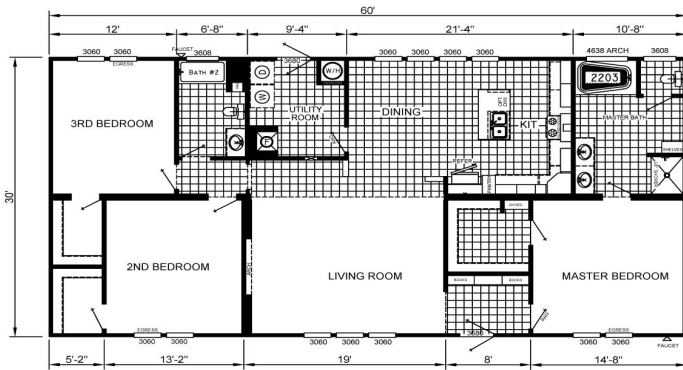

Grand Entrance

SKU: SHI3264-242

Product Categories: [Featured](#)

Product Page: <http://lifewayhomes.net/product/grand-entrance/>

Product Summary

32 x 64 1,800 Sq.Ft.
3 Bedroom 2 Bath

SHI3264-242

Find Me The Perfect Home!