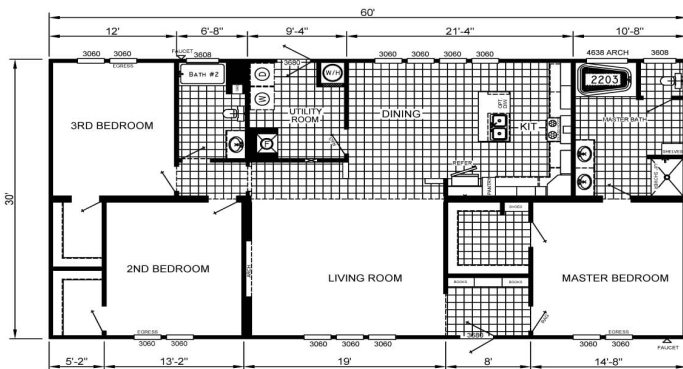

Grand Entrance

Product Summary

32 x 64 1,800 Sq.Ft.
3 Bedroom 2 Bath

SHI3264-242

Find Me The Perfect Home!

Product Description

Stay up to date on our homes, flash sales, shows, and go like us on [Face Book here](#).
View how to find us [here](#). Stop by the lot to see our homes for free.