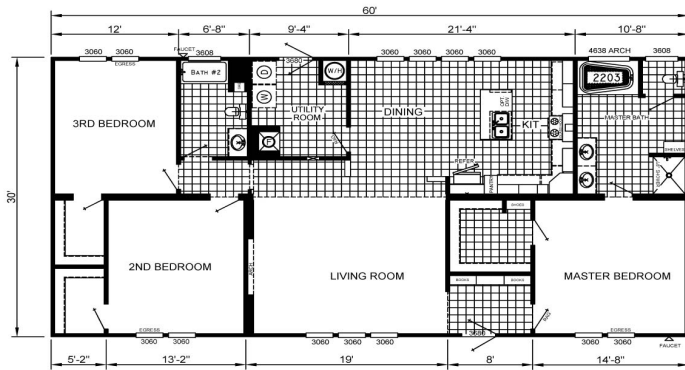

# Grand Entrance

SKU: SHI3264-242

Product Categories: [Featured](#), [Sunshine Home](#)

Product Page: <http://lifewayhomes.net/product/grand-entrance/>

## Product Summary

32 x 64 1,800 Sq.Ft.  
3 Bedroom 2 Bath

SHI3264-242

Find Me The Perfect Home!