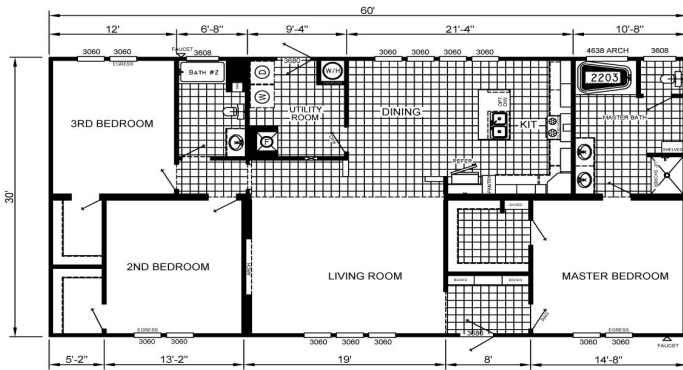

# Grand Entrance

SKU: SHI3264-242

Product Categories: [Featured](#)

Product Page: <http://lifewayhomes.net/product/grand-entrance/>

## Product Summary

32 x 64 1,800 Sq.Ft.  
3 Bedroom 2 Bath

SHI3264-242

Find Me The Perfect Home!