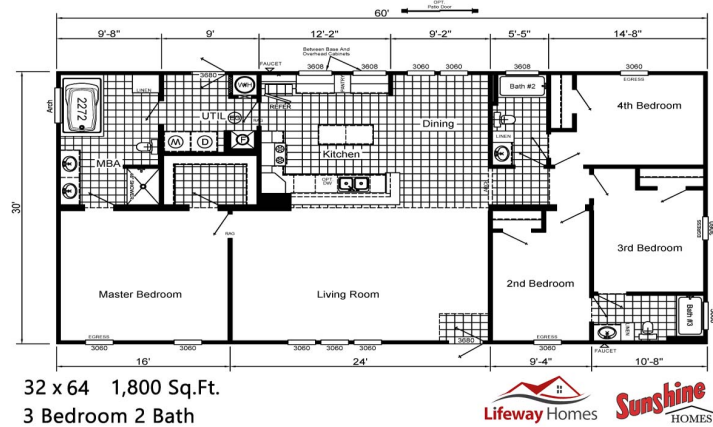

# Jack & Jill

SKU: SHI23264-253

Product Categories: [1800 Sq Ft](#), [3 Bathroom](#), [4 Bedroom](#), [Sold Homes](#), [Sunshine Home](#)

Product Page: <http://lifewayhomes.net/product/jack-jill/>

## Product Summary

SHI3264-253

Find Me The Perfect Home!

## Product Attributes

- Home Specs: 2X4 Exterior walls 16" OC
- 2X4 Tape & Textior Interior walls with 1/2 Sheetrock Bull Nose Corners
- 25 yr. Fiberglass Roof Shingles

Ogee Edge & Backsplash Counters  
Whirlpool Electric Self-cleaning Range w/Black Vent a Hood  
Mosaic Tile Backsplash behind Range  
Black Whirlpool Dishwasher w/ Stainless Steel Kitchen Sink  
18cu. ft. Side by Side Black Refrigerator w/Icemaker  
Can Lights in Kitchen w/Stem Lights over Kitchen Island  
Elongated Commodes and One Piece Tubs in 2nd & 3rd Baths  
Linen Cabinets in 2nd & 3rd Bathrooms  
48" Shower w/Glass Doors  
Garden Tub w/Drape in Master Bathroom  
Designer Window over Master Bathroom Garden Tub  
Anti-Scald Faucets @ Tub and Shower  
2x8 Floor Joist on 24" OC  
8ft flat Interior ceilings  
Vinyl Thermopane Windows w/Inward tilting for easy cleaning  
36X80 Steel Doors w/FVS - Front & Rear  
16oz Carpet w/ Stain Protector w/5lb Rebound Carpet Pad  
2" Wide Plantation Style Blinds  
12-2 or Larger Cooper Wire  
200 Amp Service  
Bronze Accent Package w/Ceiling Fan in Living Room  
R-30 Ceilings, R-11 Sidewalls, R-11 Floors  
Exterior Freeze Proof Faucets and Electrical Outlets  
Whole House Water Shutoffs  
Whole House Ventilation System