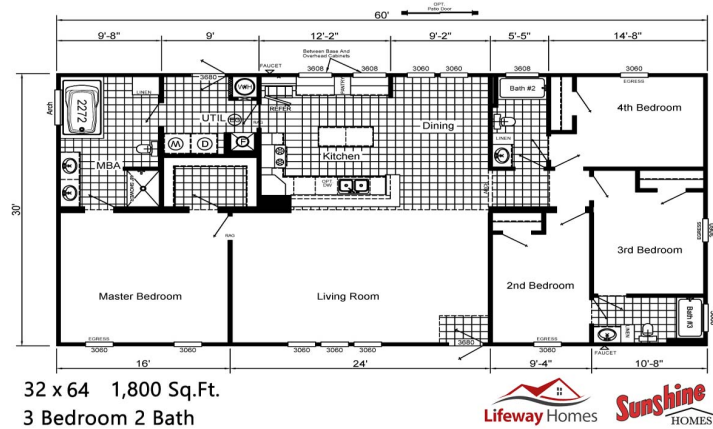

# Jack & Jill

SKU: SHI23264-253

Product Categories: [1800 Sq Ft](#), [3 Bathroom](#), [4 Bedroom](#), [Closeouts](#), [Featured](#), [Stock Homes](#)

Product Page: <http://lifewayhomes.net/product/jack-jill/>

## Product Summary

SHI3264-253

Find Me The Perfect Home!

## Product Attributes

- Home Specs: 2X4 Exterior walls 16" OC
- 2X4 Tape & Textior Interior walls with 1/2 Sheetrock Bull Nose Corners
- 25 yr. Fiberglass Roof Shingles

Ogee Edge & Backsplash Counters  
Whirlpool Electric Self-cleaning Range w/Black Vent a Hood  
Mosaic Tile Backsplash behind Range  
Black Whirlpool Dishwasher w/ Stainless Steel Kitchen Sink  
18cu. ft. Side by Side Black Refrigerator w/Icemaker  
Can Lights in Kitchen w/Stem Lights over Kitchen Island  
Elongated Commodes and One Piece Tubs in 2nd & 3rd Baths  
Linen Cabinets in 2nd & 3rd Bathrooms  
48" Shower w/Glass Doors  
Garden Tub w/Drape in Master Bathroom  
Designer Window over Master Bathroom Garden Tub  
Anti-Scald Faucets @ Tub and Shower  
2x8 Floor Joist on 24" OC  
8ft flat Interior ceilings  
Vinyl Thermopane Windows w/Inward tilting for easy cleaning  
36X80 Steel Doors w/FVS - Front & Rear  
16oz Carpet w/ Stain Protector w/5lb Rebound Carpet Pad  
2" Wide Plantation Style Blinds  
12-2 or Larger Cooper Wire  
200 Amp Service  
Bronze Accent Package w/Ceiling Fan in Living Room  
R-30 Ceilings, R-11 Sidewalls, R-11 Floors  
Exterior Freeze Proof Faucets and Electrical Outlets  
Whole House Water Shutoffs  
Whole House Ventilation System