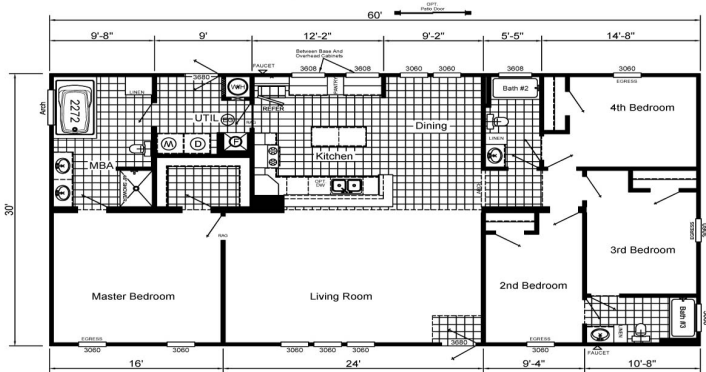

Jack & Jill

SKU: SHI23264-253

Product Categories: [1800 Sq Ft](#), [3 Bathroom](#), [4 Bedroom](#), [Closeouts](#), [Featured](#), [Stock Homes](#)

Product Page: <http://lifewayhomes.net/product/jack-jill/>

Product Summary

32 x 64 1,800 Sq.Ft.
3 Bedroom 2 Bath

SHI3264-253

Find Me The Perfect Home!

Product Description

Product Attributes

- Home Specs: 2X4 Exterior walls 16" OC
- 2X4 Tape & Textior Interior walls with 1/2 Sheetrock Bull Nose Corners
- 25 yr. Fiberglass Roof Shingles