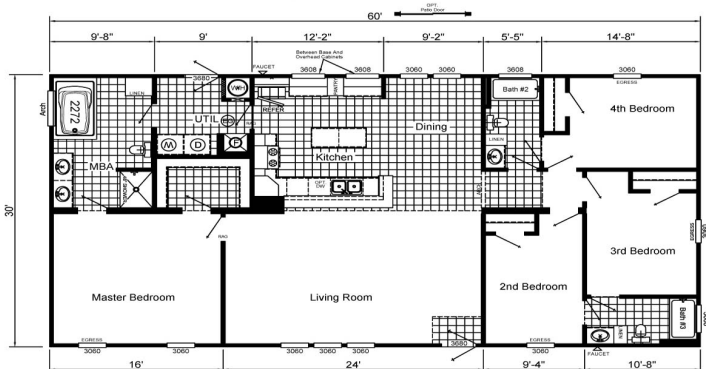

## Product Summary

32 x 64 1,800 Sq.Ft.  
3 Bedroom 2 Bath

SHI3264-253

Find Me The Perfect Home!

### Product Attributes

- Home Specs: 2X4 Exterior walls 16" OC
- 2X4 Tape & Textior Interior walls with 1/2 Sheetrock Bull Nose Corners
- 25 yr. Fiberglass Roof Shingles
- Ogee Edge & Backsplash Counters
- Whirlpool Electric Self-cleaning Range w/Black Vent a Hood
- Mosaic Tile Backsplash behind Range
- Black Whirlpool Dishwasher w/ Stainless Steel Kitchen Sink