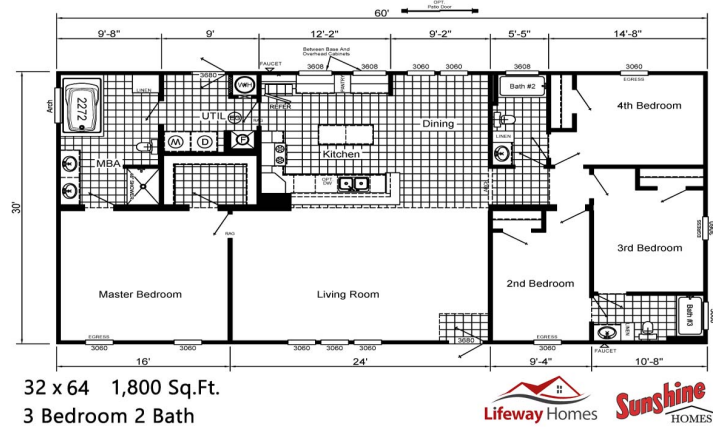

Jack & Jill

SKU: SHI23264-253

Product Categories: [1800 Sq Ft](#), [3 Bathroom](#), [4 Bedroom](#), [Closeouts](#), [Featured](#), [Stock Homes](#)

Product Page: <http://lifewayhomes.net/product/jack-jill/>

Product Summary

SHI3264-253

Find Me The Perfect Home!

Product Description

Product Attributes

- Home Specs: 2X4 Exterior walls 16" OC
- 2X4 Tape & Textior Interior walls with 1/2 Sheetrock Bull Nose Corners
- 25 yr. Fiberglass Roof Shingles