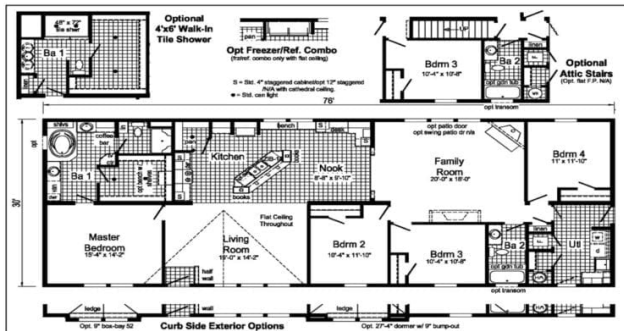

Pinewood Villa

Product Summary

- 2,280 Square Feet - 4 Bedroom - 2 Bath - 2 Living Areas

Product Attributes

- Home Type: Manufactured Home, Modular Homes
- Square Footage: 2000 Sq ft, 2500 Sq ft
- Bedrooms: 4+ Bedrooms
- Bathrooms: 2 Bathrooms

Product Gallery

32x80
2,280 Sq.ft
4 Bed/2Bath

Product data have been exported from - Lifeway Homes

Export date: Mon Nov 19 11:42:08 2018 / +0000 GMT