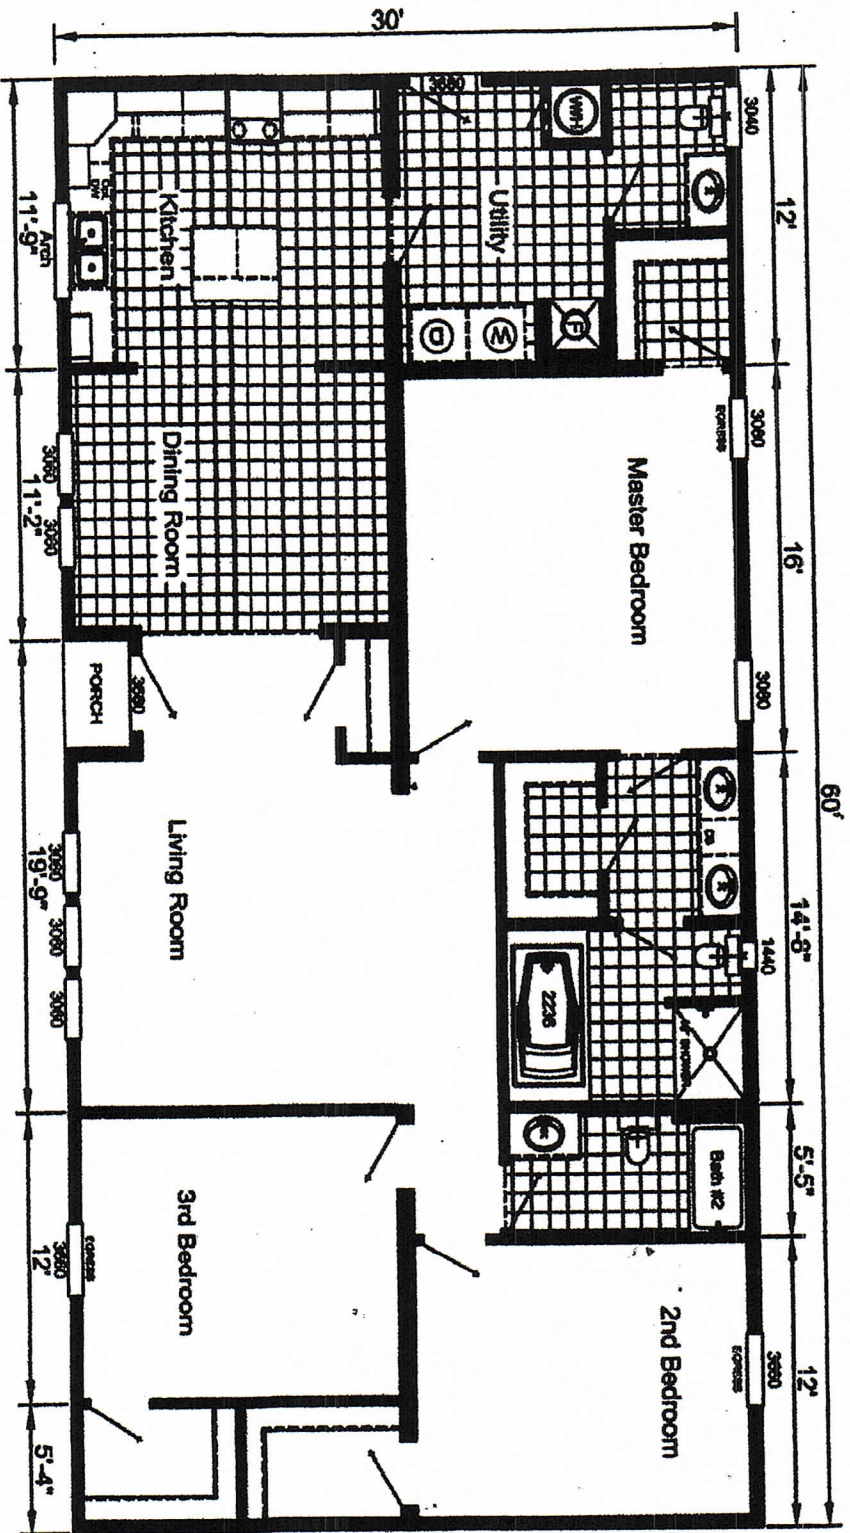

Beach House

Opt. M. Bath

32 x 64 2,048 Sq.Ft
 3 Bedroom 2.5 Bathroom