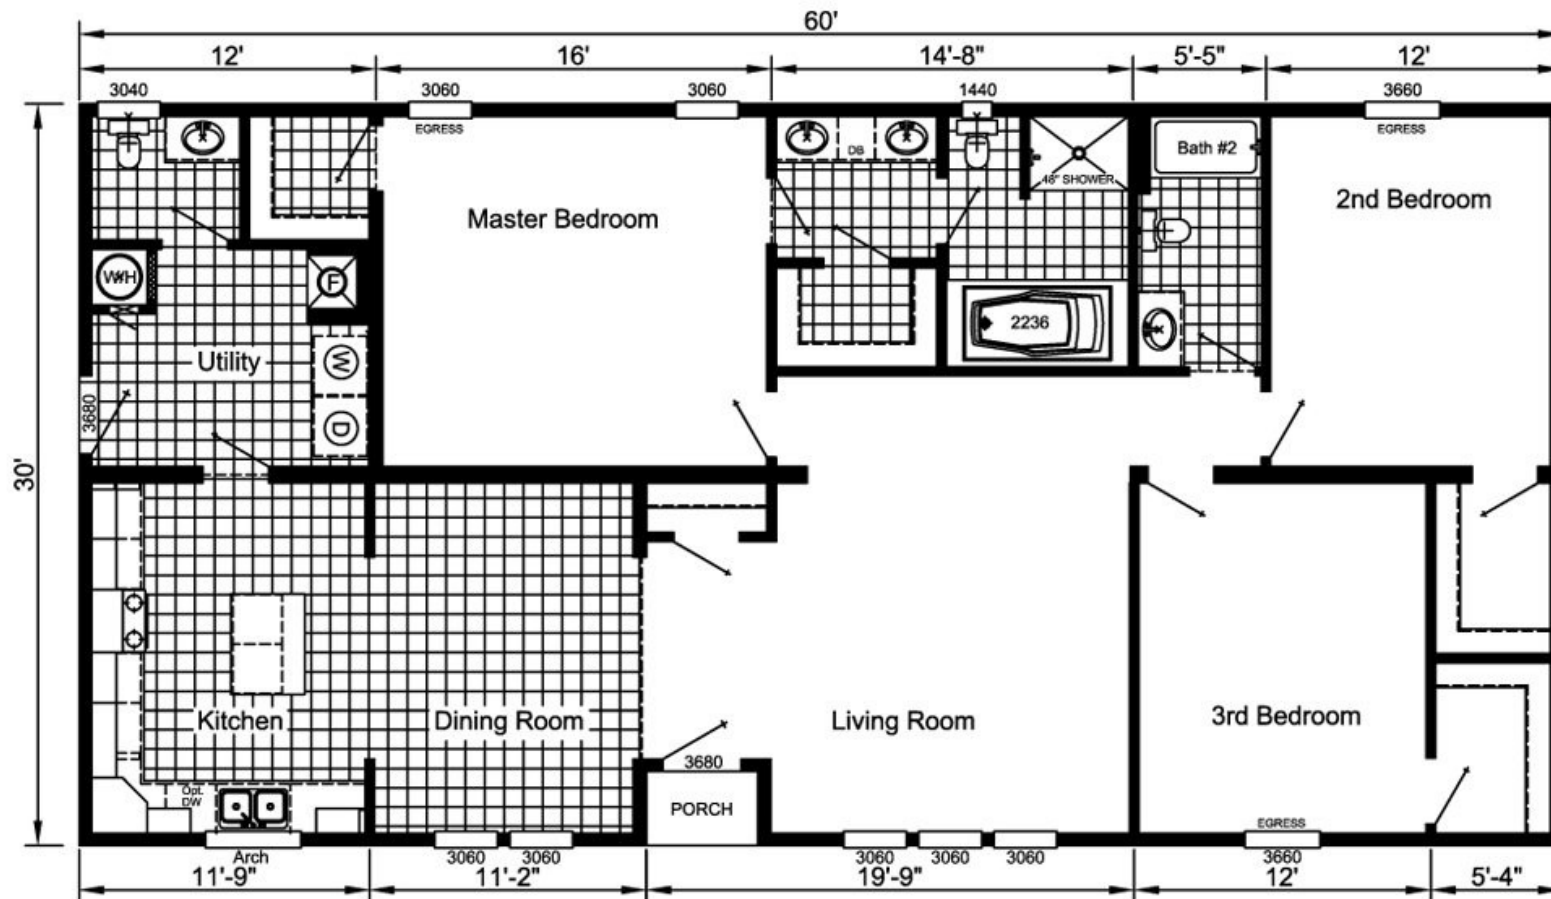

Beach House

Lifeway Homes

32x64

1,800 sq. ft.

3 bed/2.5 bath

(918)621-HOME(4663)

11920 E. Admiral Pl. Tulsa, OK 74116

www.LifewayHomes.net